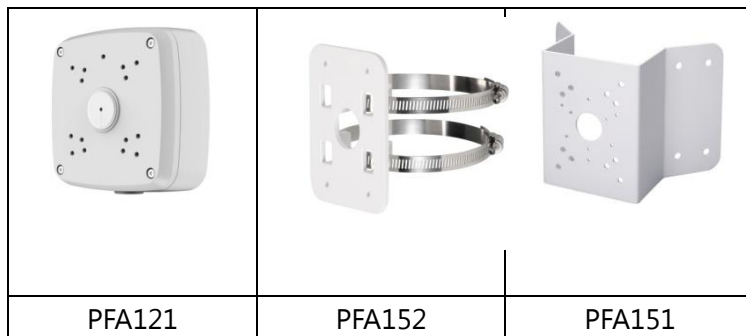

Accessory (optional)

Dahua Technology Co., Ltd. 1187BinAn Road, Binjiang District, Hangzhou, China

Tel: 66956096-66956096-66956102

email: imensazaa@gmail.com

www.irandahua.com