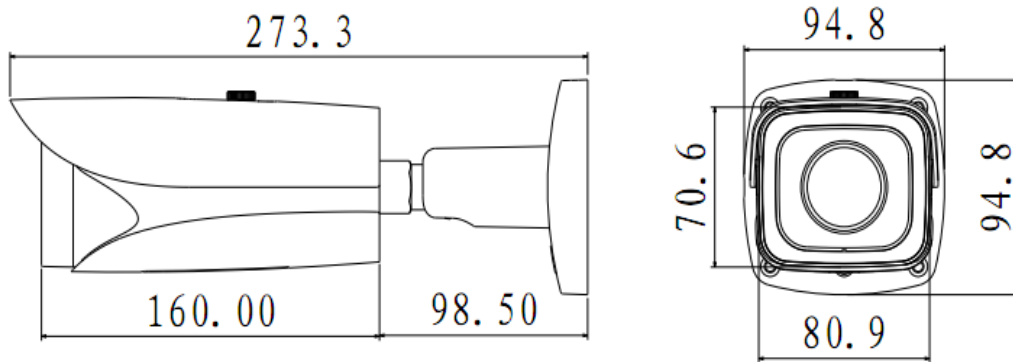

DH-IPC-HFW8301E-Z

Dimensions (mm)